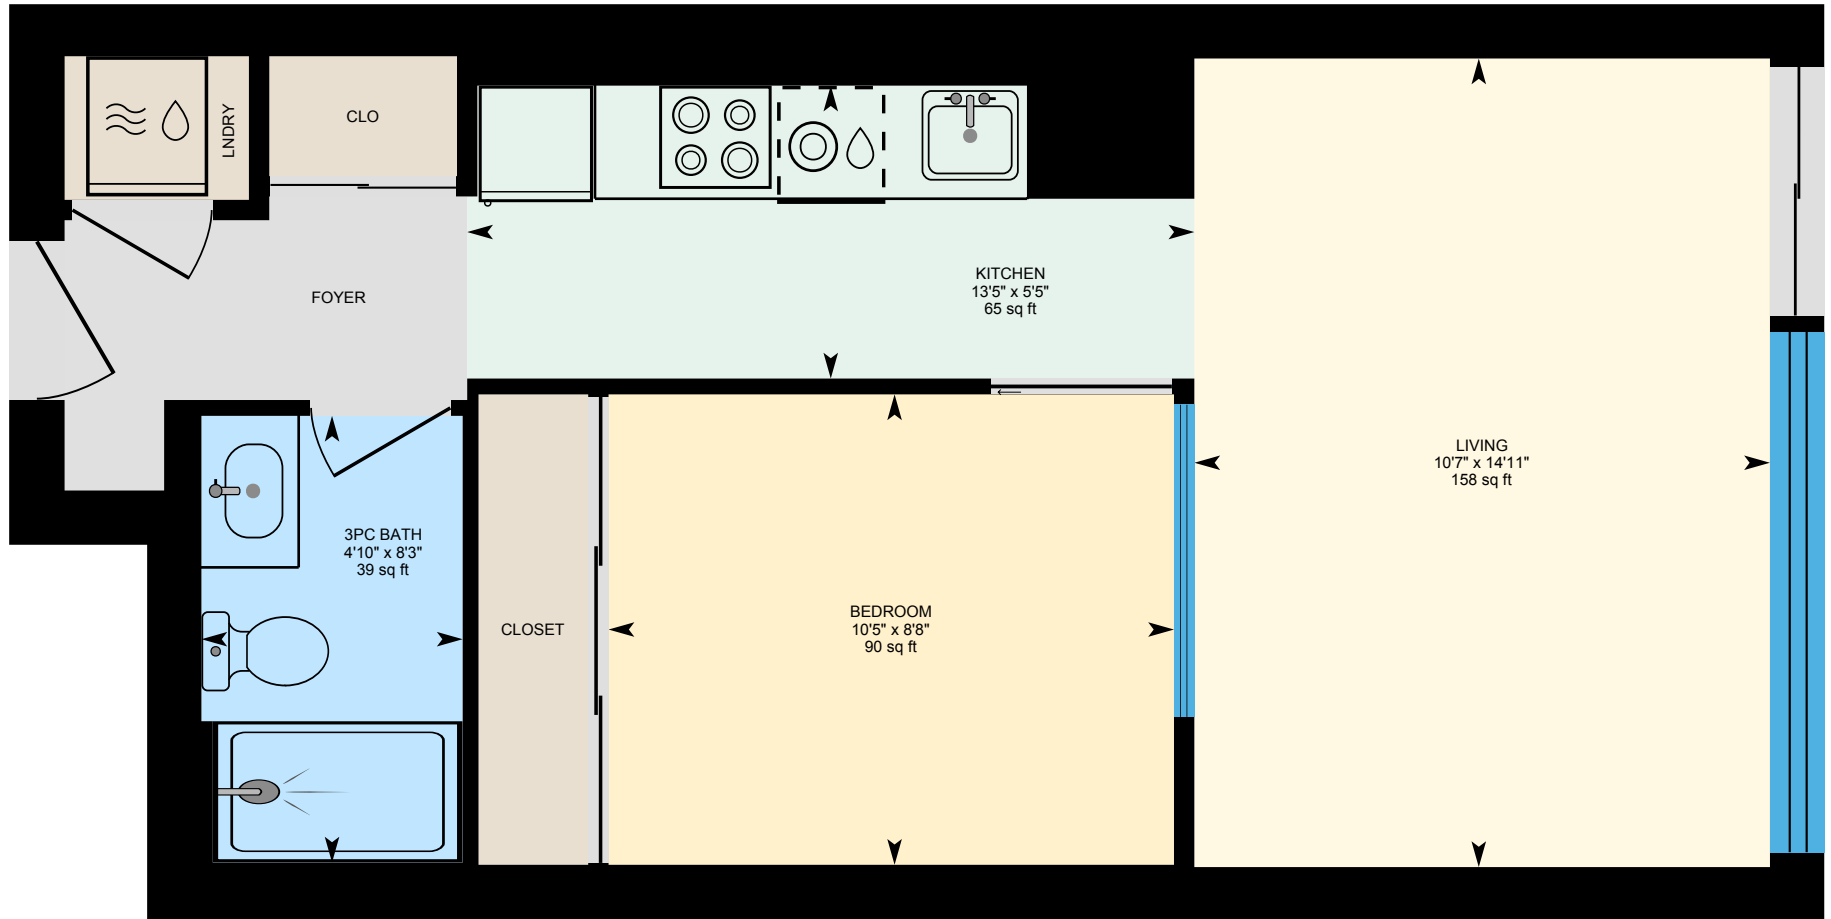

# 407-60 Haslett Ave, Toronto, ON

Main Floor Exterior Area 539.44 sq ft

PREPARED: 2024/02/14

White regions are excluded from total floor area in iGUIDE floor plans. All room dimensions and floor areas must be considered approximate and are subject to independent verification.