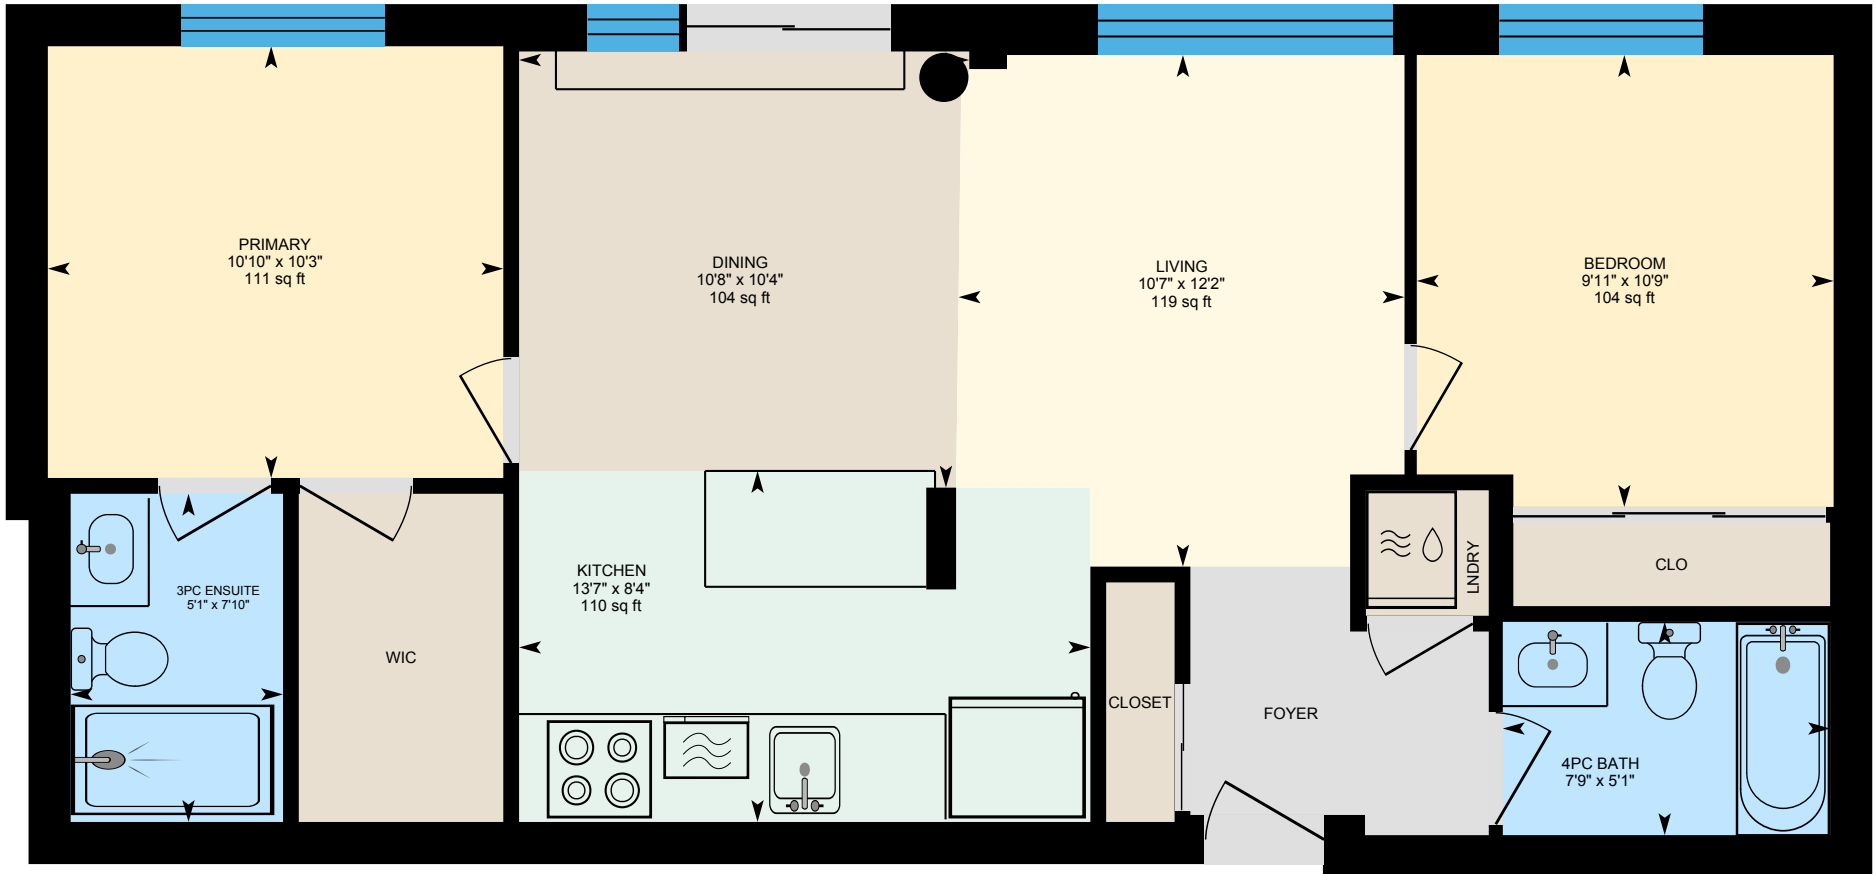

1100 Kingston Rd, Toronto, ON

Main Floor Exterior Area 896.30 sq ft
Interior Area 772.65 sq ft

PREPARED: 2024/01/25

White regions are excluded from total floor area in iGUIDE floor plans. All room dimensions and floor areas must be considered approximate and are subject to independent verification.