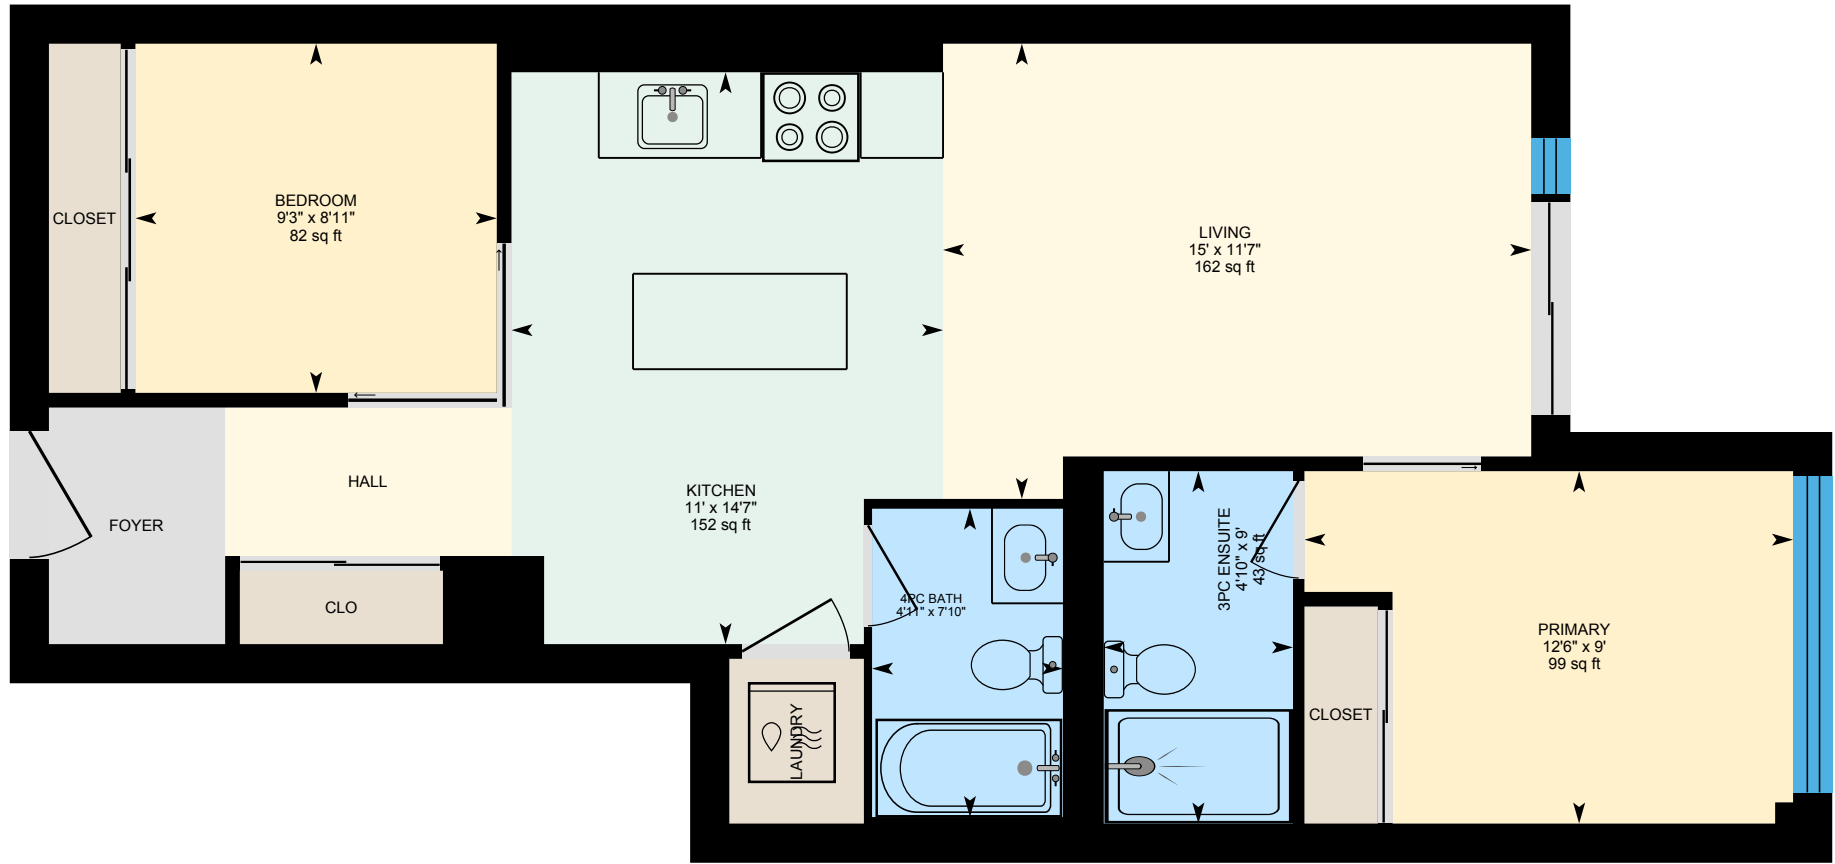

304-665 Queen St E, Toronto, ON

Main Floor Exterior Area 864.57 sq ft
Interior Area 733.75 sq ft

PREPARED: 2023/12/09

White regions are excluded from total floor area in iGUIDE floor plans. All room dimensions and floor areas must be considered approximate and are subject to independent verification.