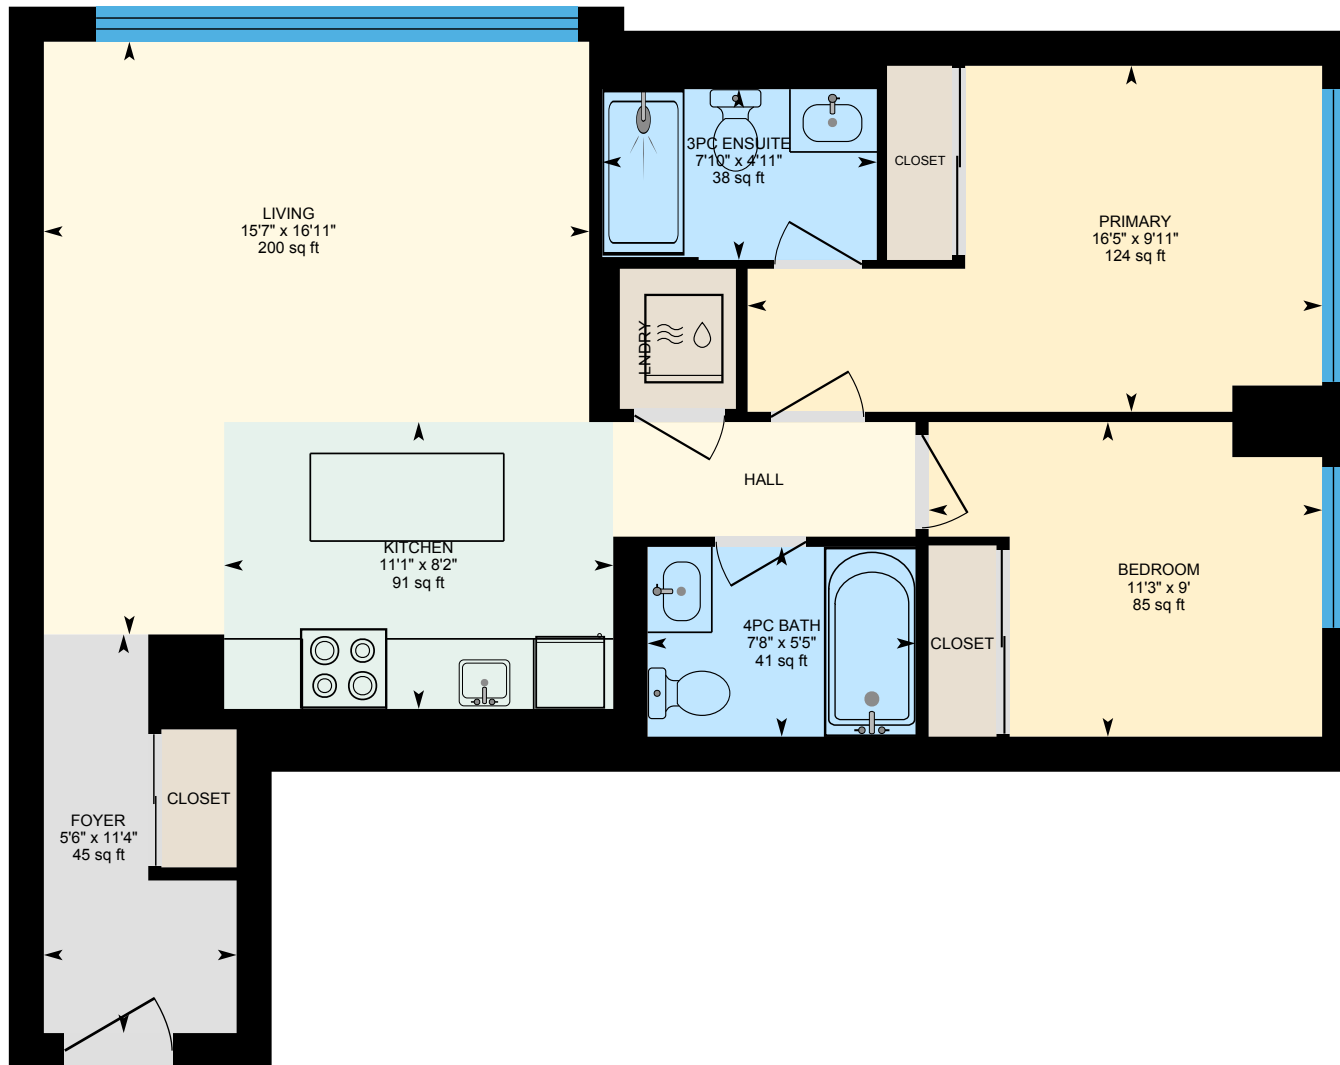

215-665 Queen St E, Toronto, ON

Main Floor

PREPARED: 2023/11/24

White regions are excluded from total floor area in iGUIDE floor plans. All room dimensions and floor areas must be considered approximate and are subject to independent verification.