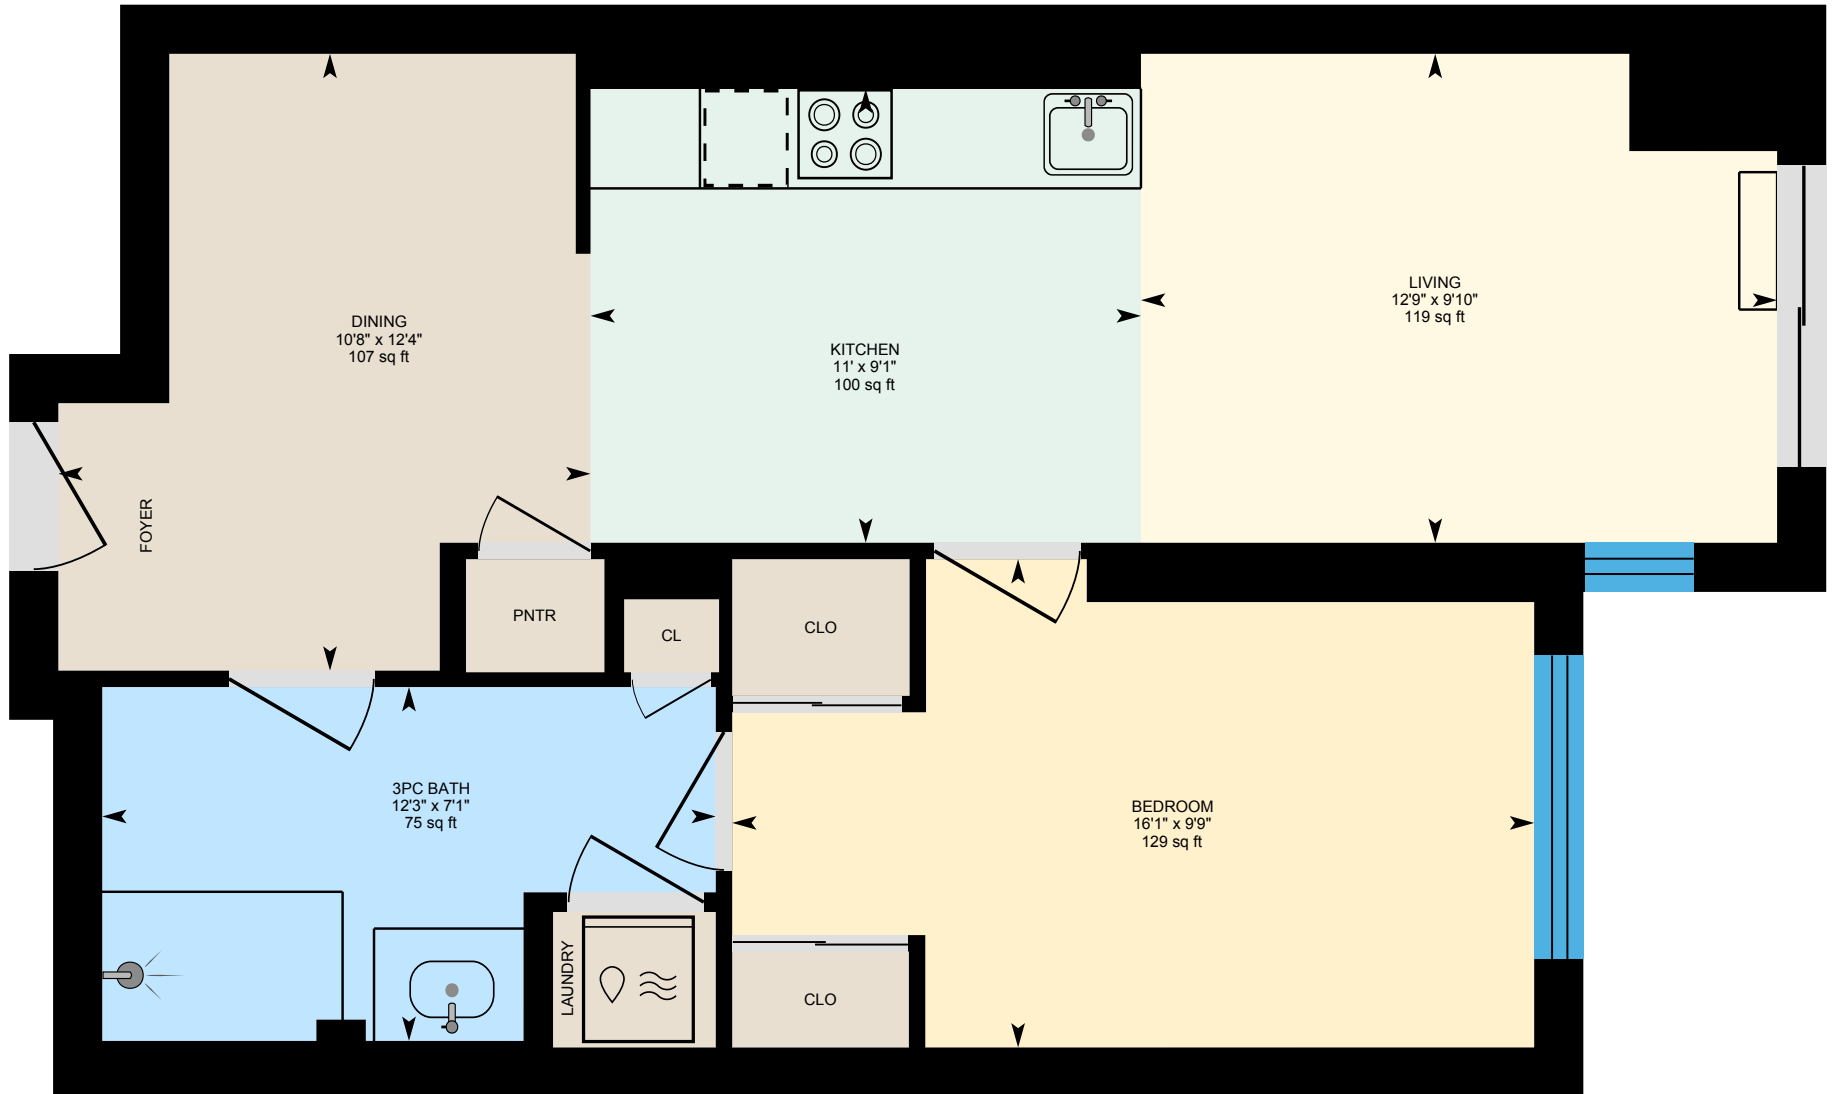

414-101 Erskine Ave, Toronto, ON

Main Floor Exterior Area 723.28 sq ft

PREPARED: 2023/03/14

White regions are excluded from total floor area in iGUIDE floor plans. All room dimensions and floor areas must be considered approximate and are subject to independent verification.