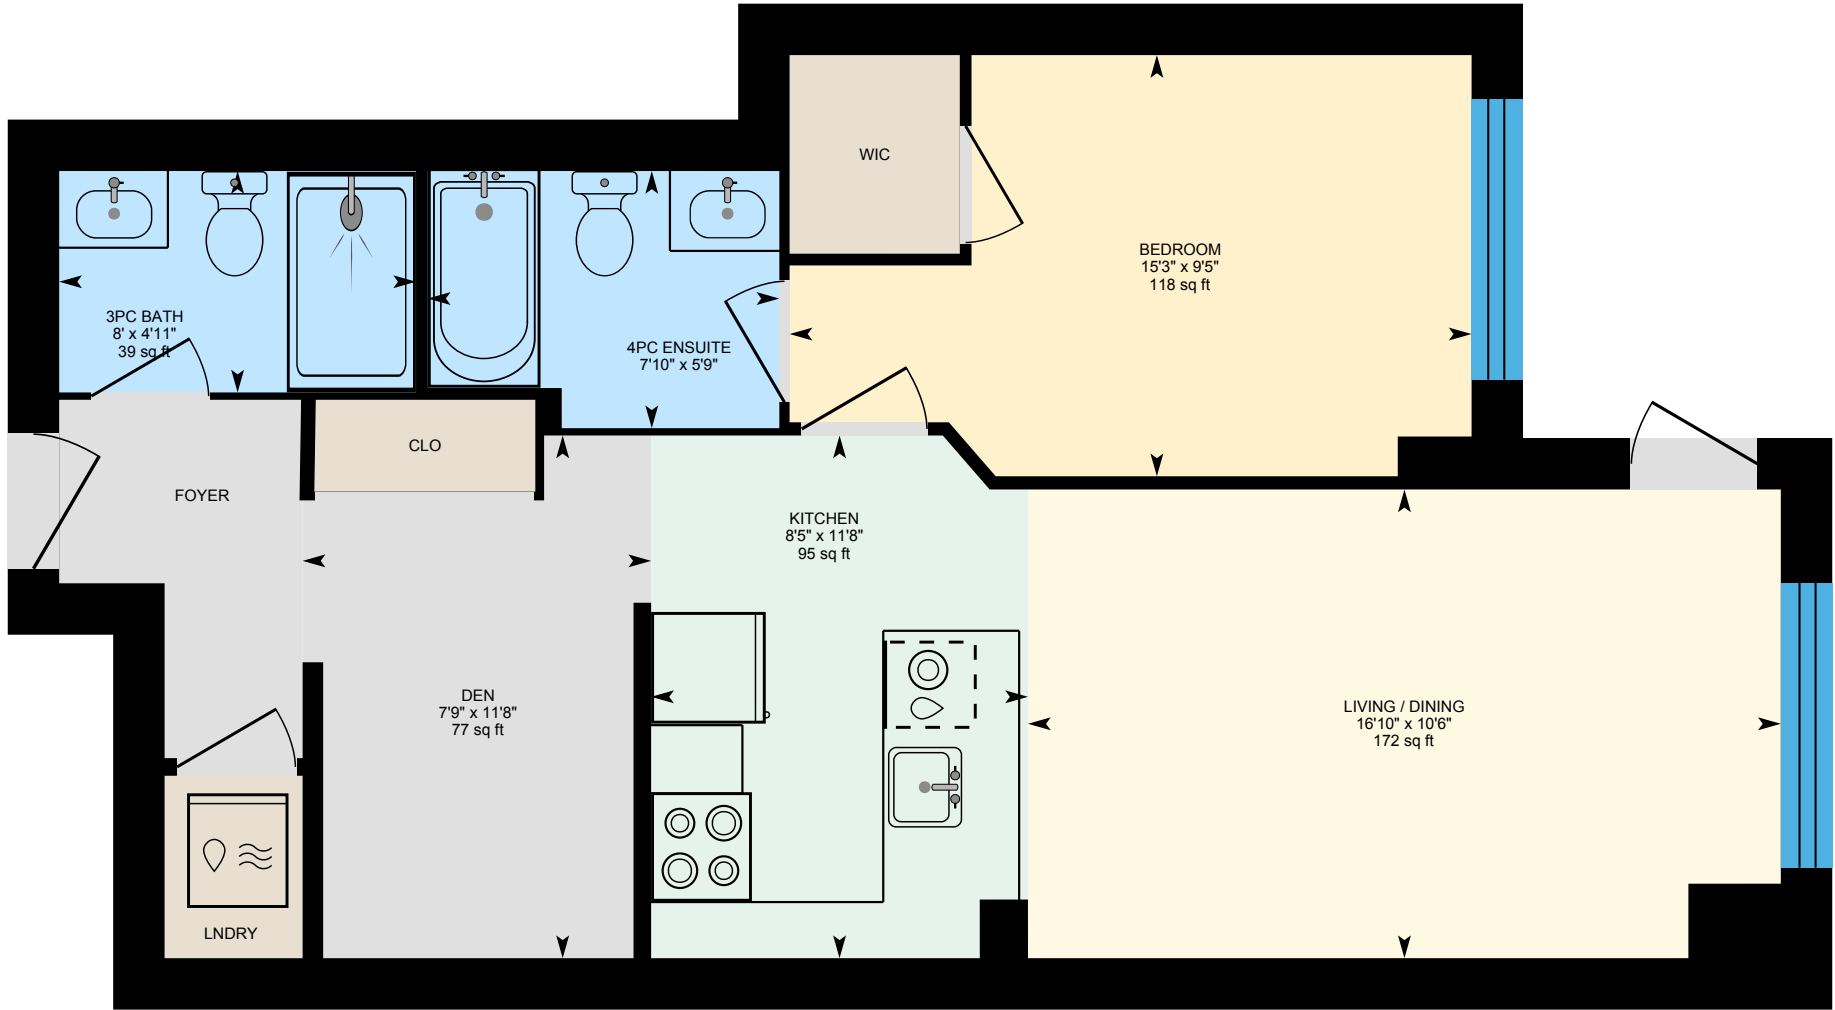

207-185 Bonis Ave, Toronto, ON

Main Floor Exterior Area 786.01 sq ft

PREPARED: 2022/08/29

White regions are excluded from total floor area in iGUIDE floor plans. All room dimensions and floor areas must be considered approximate and are subject to independent verification.