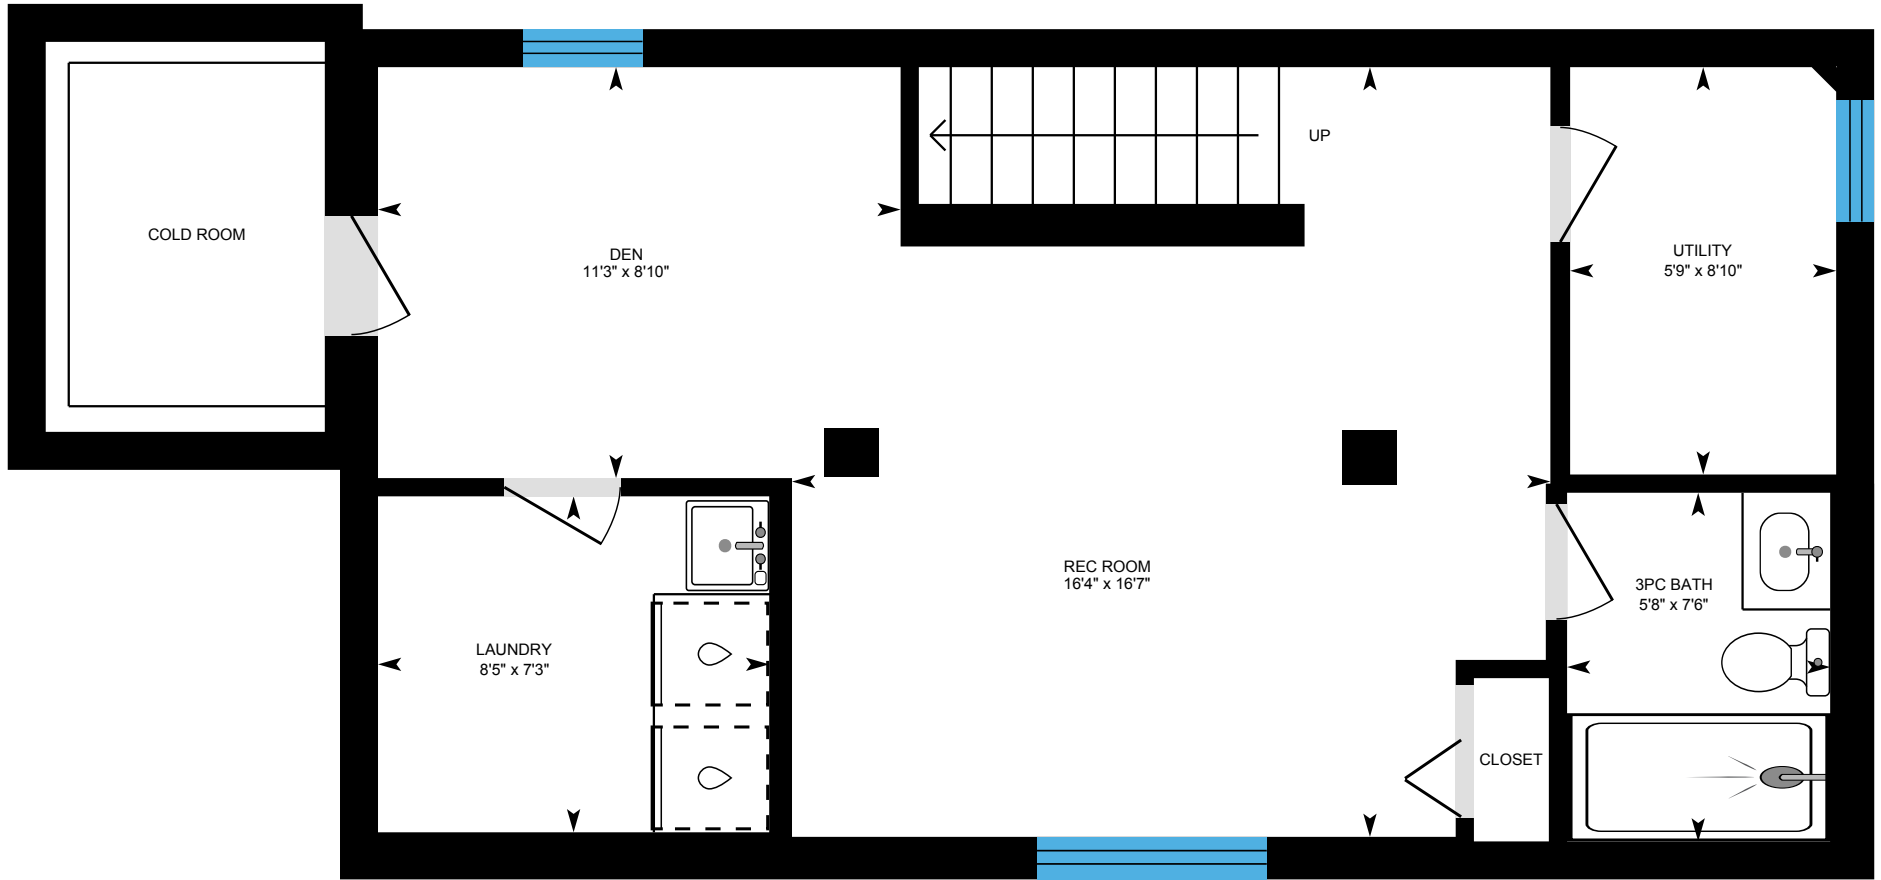

## 2nd Floor

PREPARED: 2022/04/05

# 73 Victoria Park Ave, Toronto, ON

Basement (Below Grade)

PREPARED: 2022/04/05

White regions are excluded from total floor area in iGUIDE floor plans. All room dimensions and floor areas must be considered approximate and are subject to independent verification.