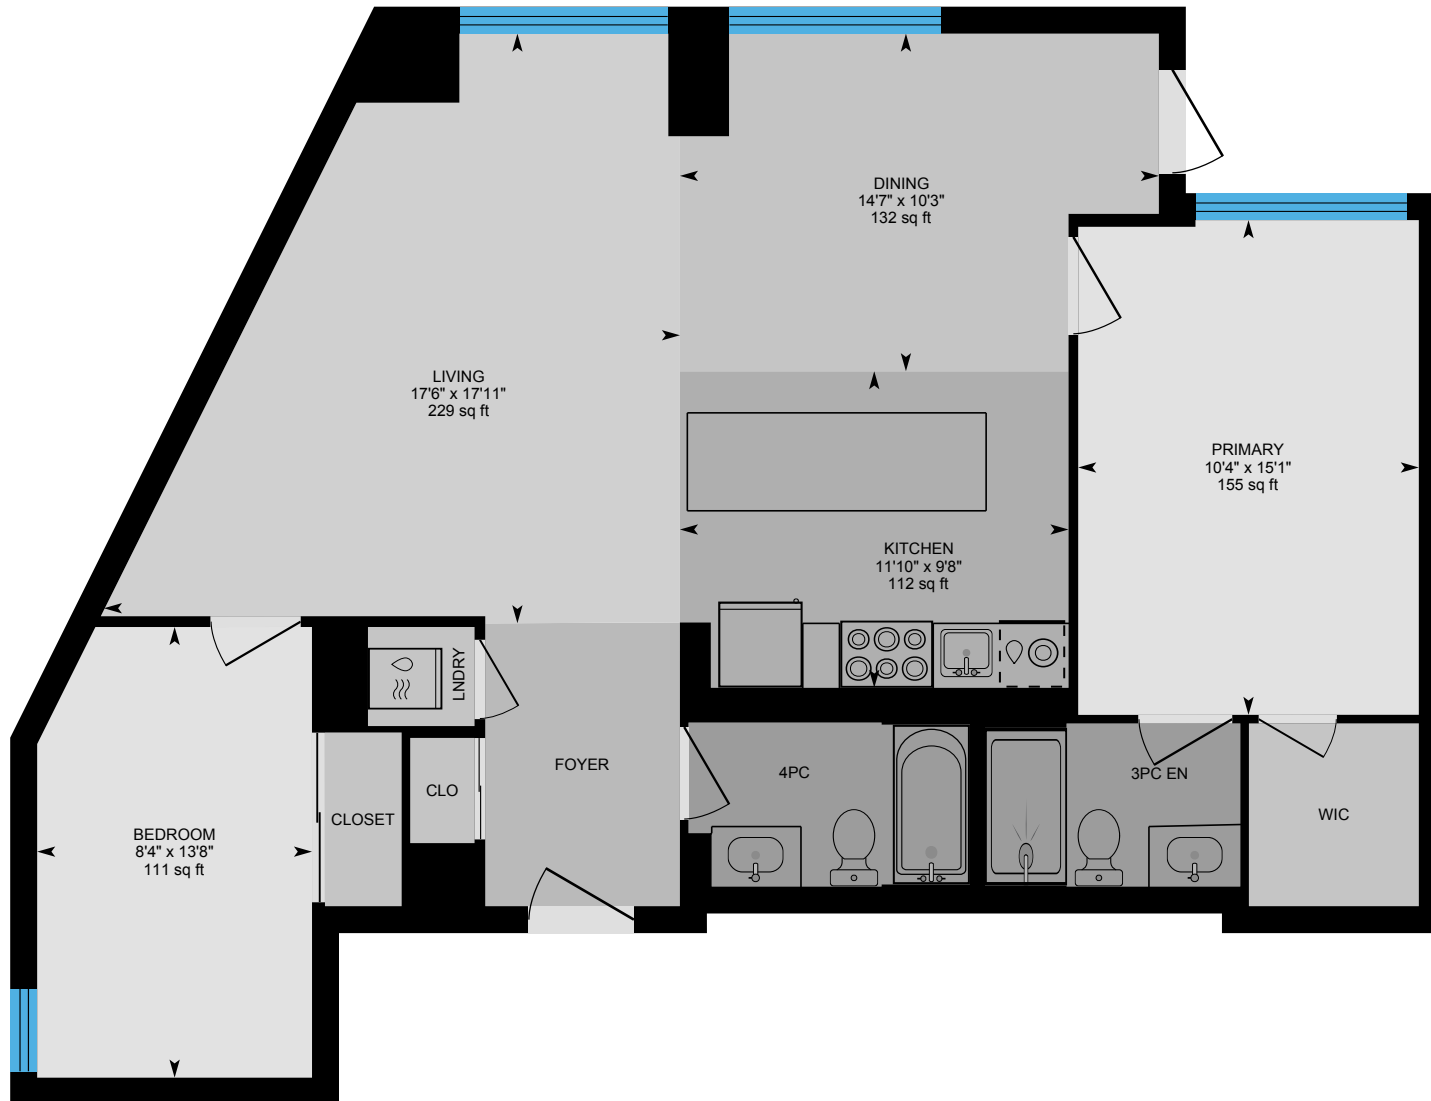

103-1400 Kingston Rd, Toronto, ON

Main Floor

PREPARED: 2022/02/24

White regions are excluded from total floor area in iGUIDE floor plans. All room dimensions and floor areas must be considered approximate and are subject to independent verification.

209-1400 Kingston Rd, Toronto, ON

Main Floor

PREPARED: 2022/02/24

White regions are excluded from total floor area in iGUIDE floor plans. All room dimensions and floor areas must be considered approximate and are subject to independent verification.

404-1400 Kingston Rd, Toronto, ON

Main Floor

PREPARED: 2022/02/24

White regions are excluded from total floor area in iGUIDE floor plans. All room dimensions and floor areas must be considered approximate and are subject to independent verification.