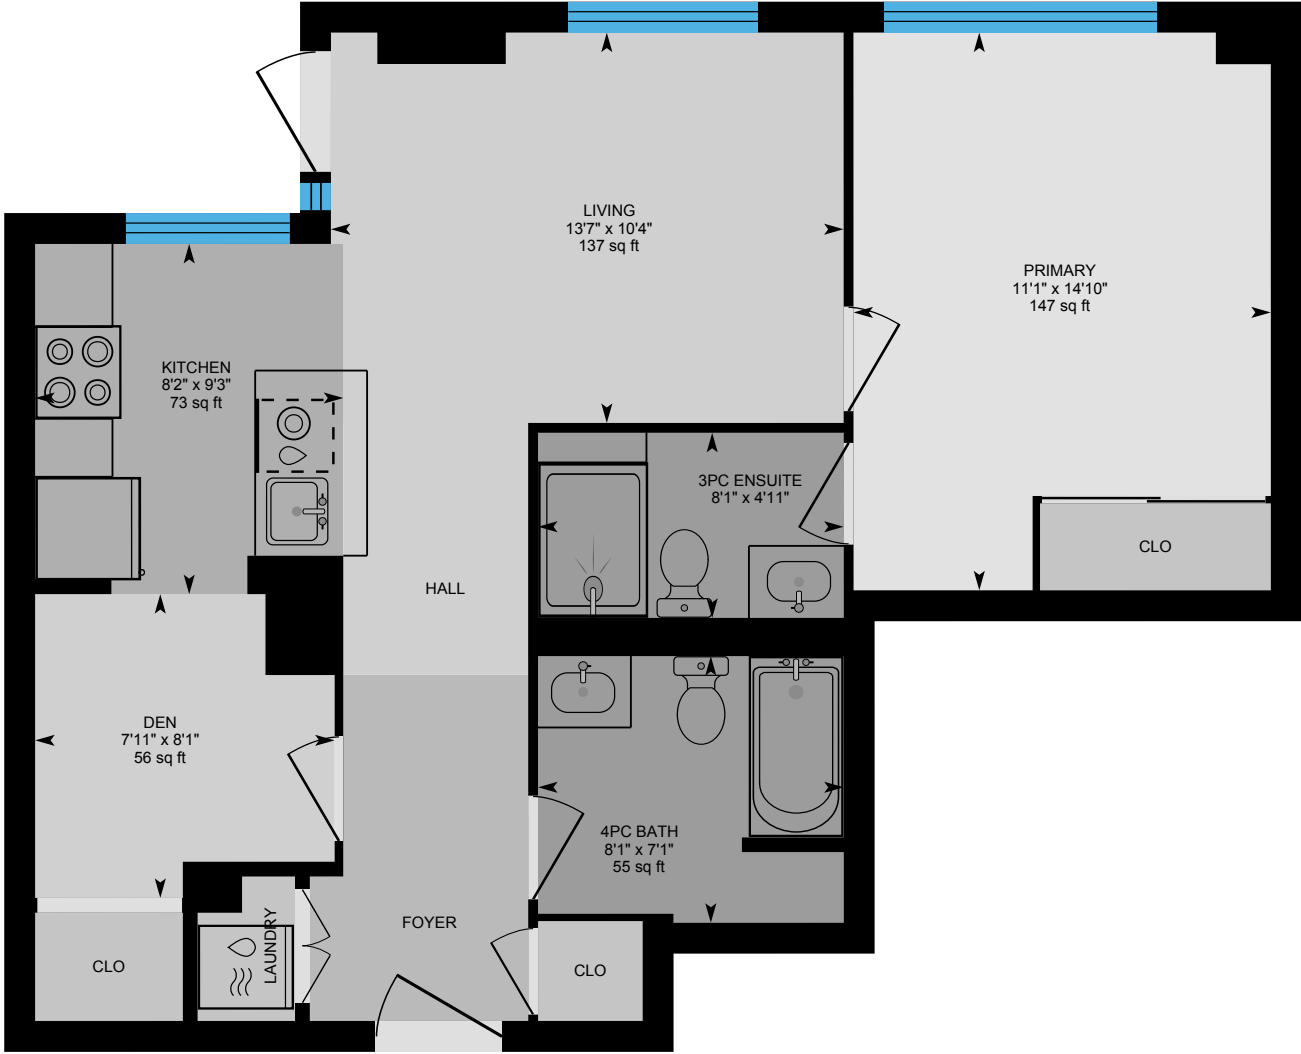

404-1400 Kingston Rd, Toronto, ON

Main Floor

PREPARED: 2022/02/24

White regions are excluded from total floor area in iGUIDE floor plans. All room dimensions and floor areas must be considered approximate and are subject to independent verification.

506-1400 Kingston Rd, Toronto, ON

Main Floor

PREPARED: 2022/02/24

White regions are excluded from total floor area in iGUIDE floor plans. All room dimensions and floor areas must be considered approximate and are subject to independent verification.